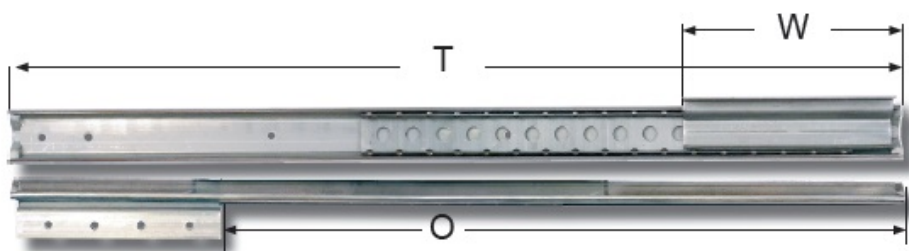

PRODUCT SHEET

Description:

Table Extension 9096/750, F/Folded Top, Opening 425mm, BZP, Open Length:750mm, Closed Length:750mm, Wing:320mm

Item number:

24.04.030-0

Units	Box	Carton	HS Code	Barcode
Pair	1		8302420090	
				5704866088404

In mm	»9096« For Folded Table Tops			
Opening (O)	375	425	425	475
Total Length (T)	600	650	750	700
Wing Size (W)	220	220	320	220
Slide Width (A)	41	41	41	41
Slide Height (B)	40	40	40	40
Wing Width (X)	21	21	21	21
Load Capacity	60 kg.	60 kg.	60 kg.	60 kg.
Item No.:	24.04.010	24.04.020	24.04.030	24.04.040