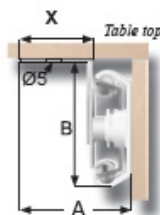

PRODUCT SHEET

Description:

Table Extension 9096/750, F/Folded Top, Opening 425mm, BZP, Open Length:750mm, Closed Length:750mm, Wing:320mm

Item number:

24.04.030-0

Units	Box	Carton	HS Code	Barcode
Pair	1		8302420090	
				5704866088404

In mm	»9096« For Folded Table Tops			
Opening (O)	375	425	425	475
Total Length (T)	600	650	750	700
Wing Size (W)	220	220	320	220
Slide Width (A)	41	41	41	41
Slide Height (B)	40	40	40	40
Wing Width (X)	21	21	21	21
Load Capacity	60 kg.	60 kg.	60 kg.	60 kg.
Item No.:	24.04.010	24.04.020	24.04.030	24.04.040